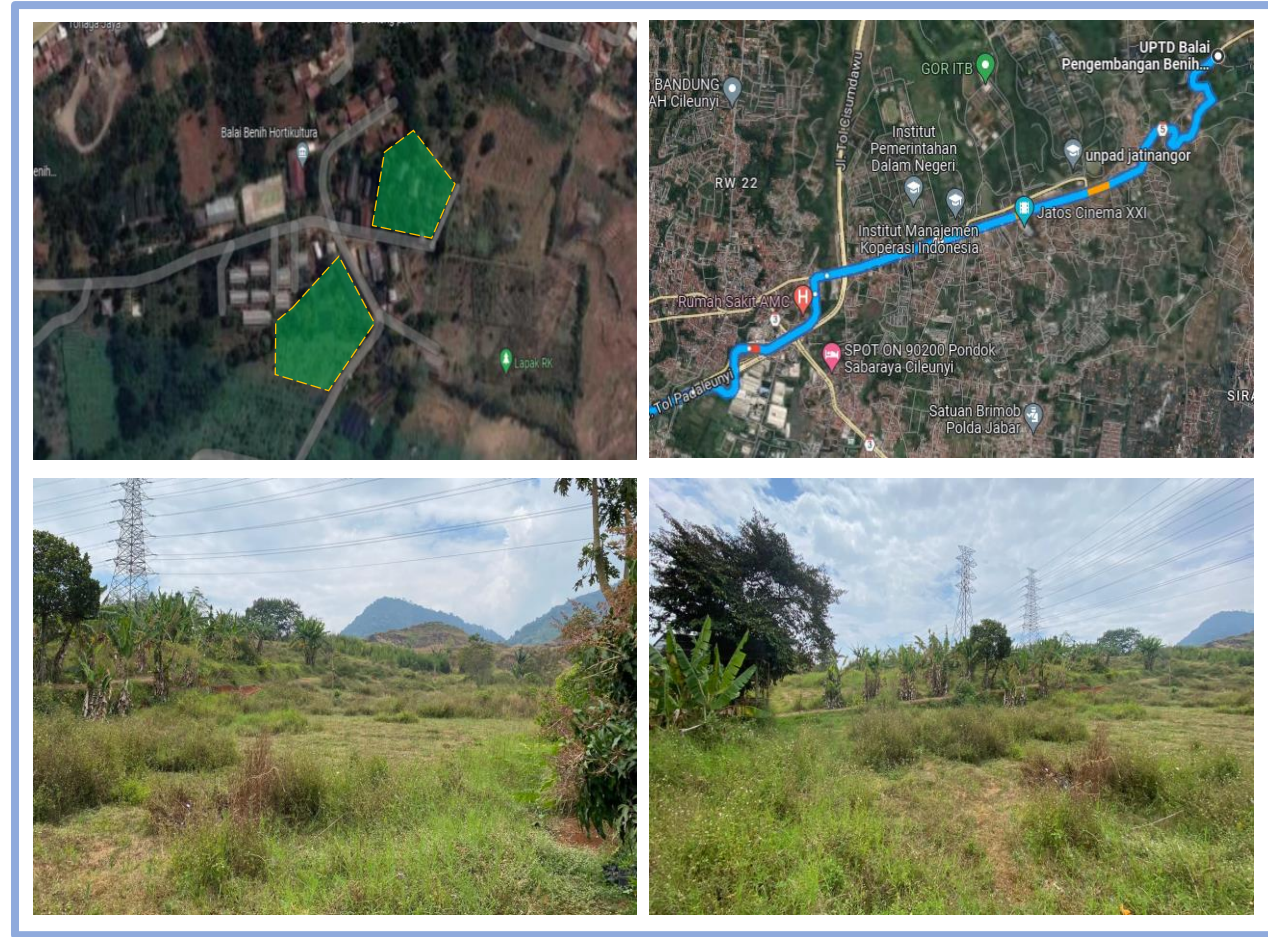

Smart farming based on IoT technologies enables farmers to reduce waste and enhance productivity ranging from the quantity of fertilizer utilized and enabling efficient utilization of resources such as water, electricity, etc. IoT smart farming solutions is a system that is built for monitoring the crop field with the help of sensors (light, humidity, temperature, soil moisture, crop health, etc.) and automating the irrigation system

# SMART GREEN HOUSE LOCATION PLAN